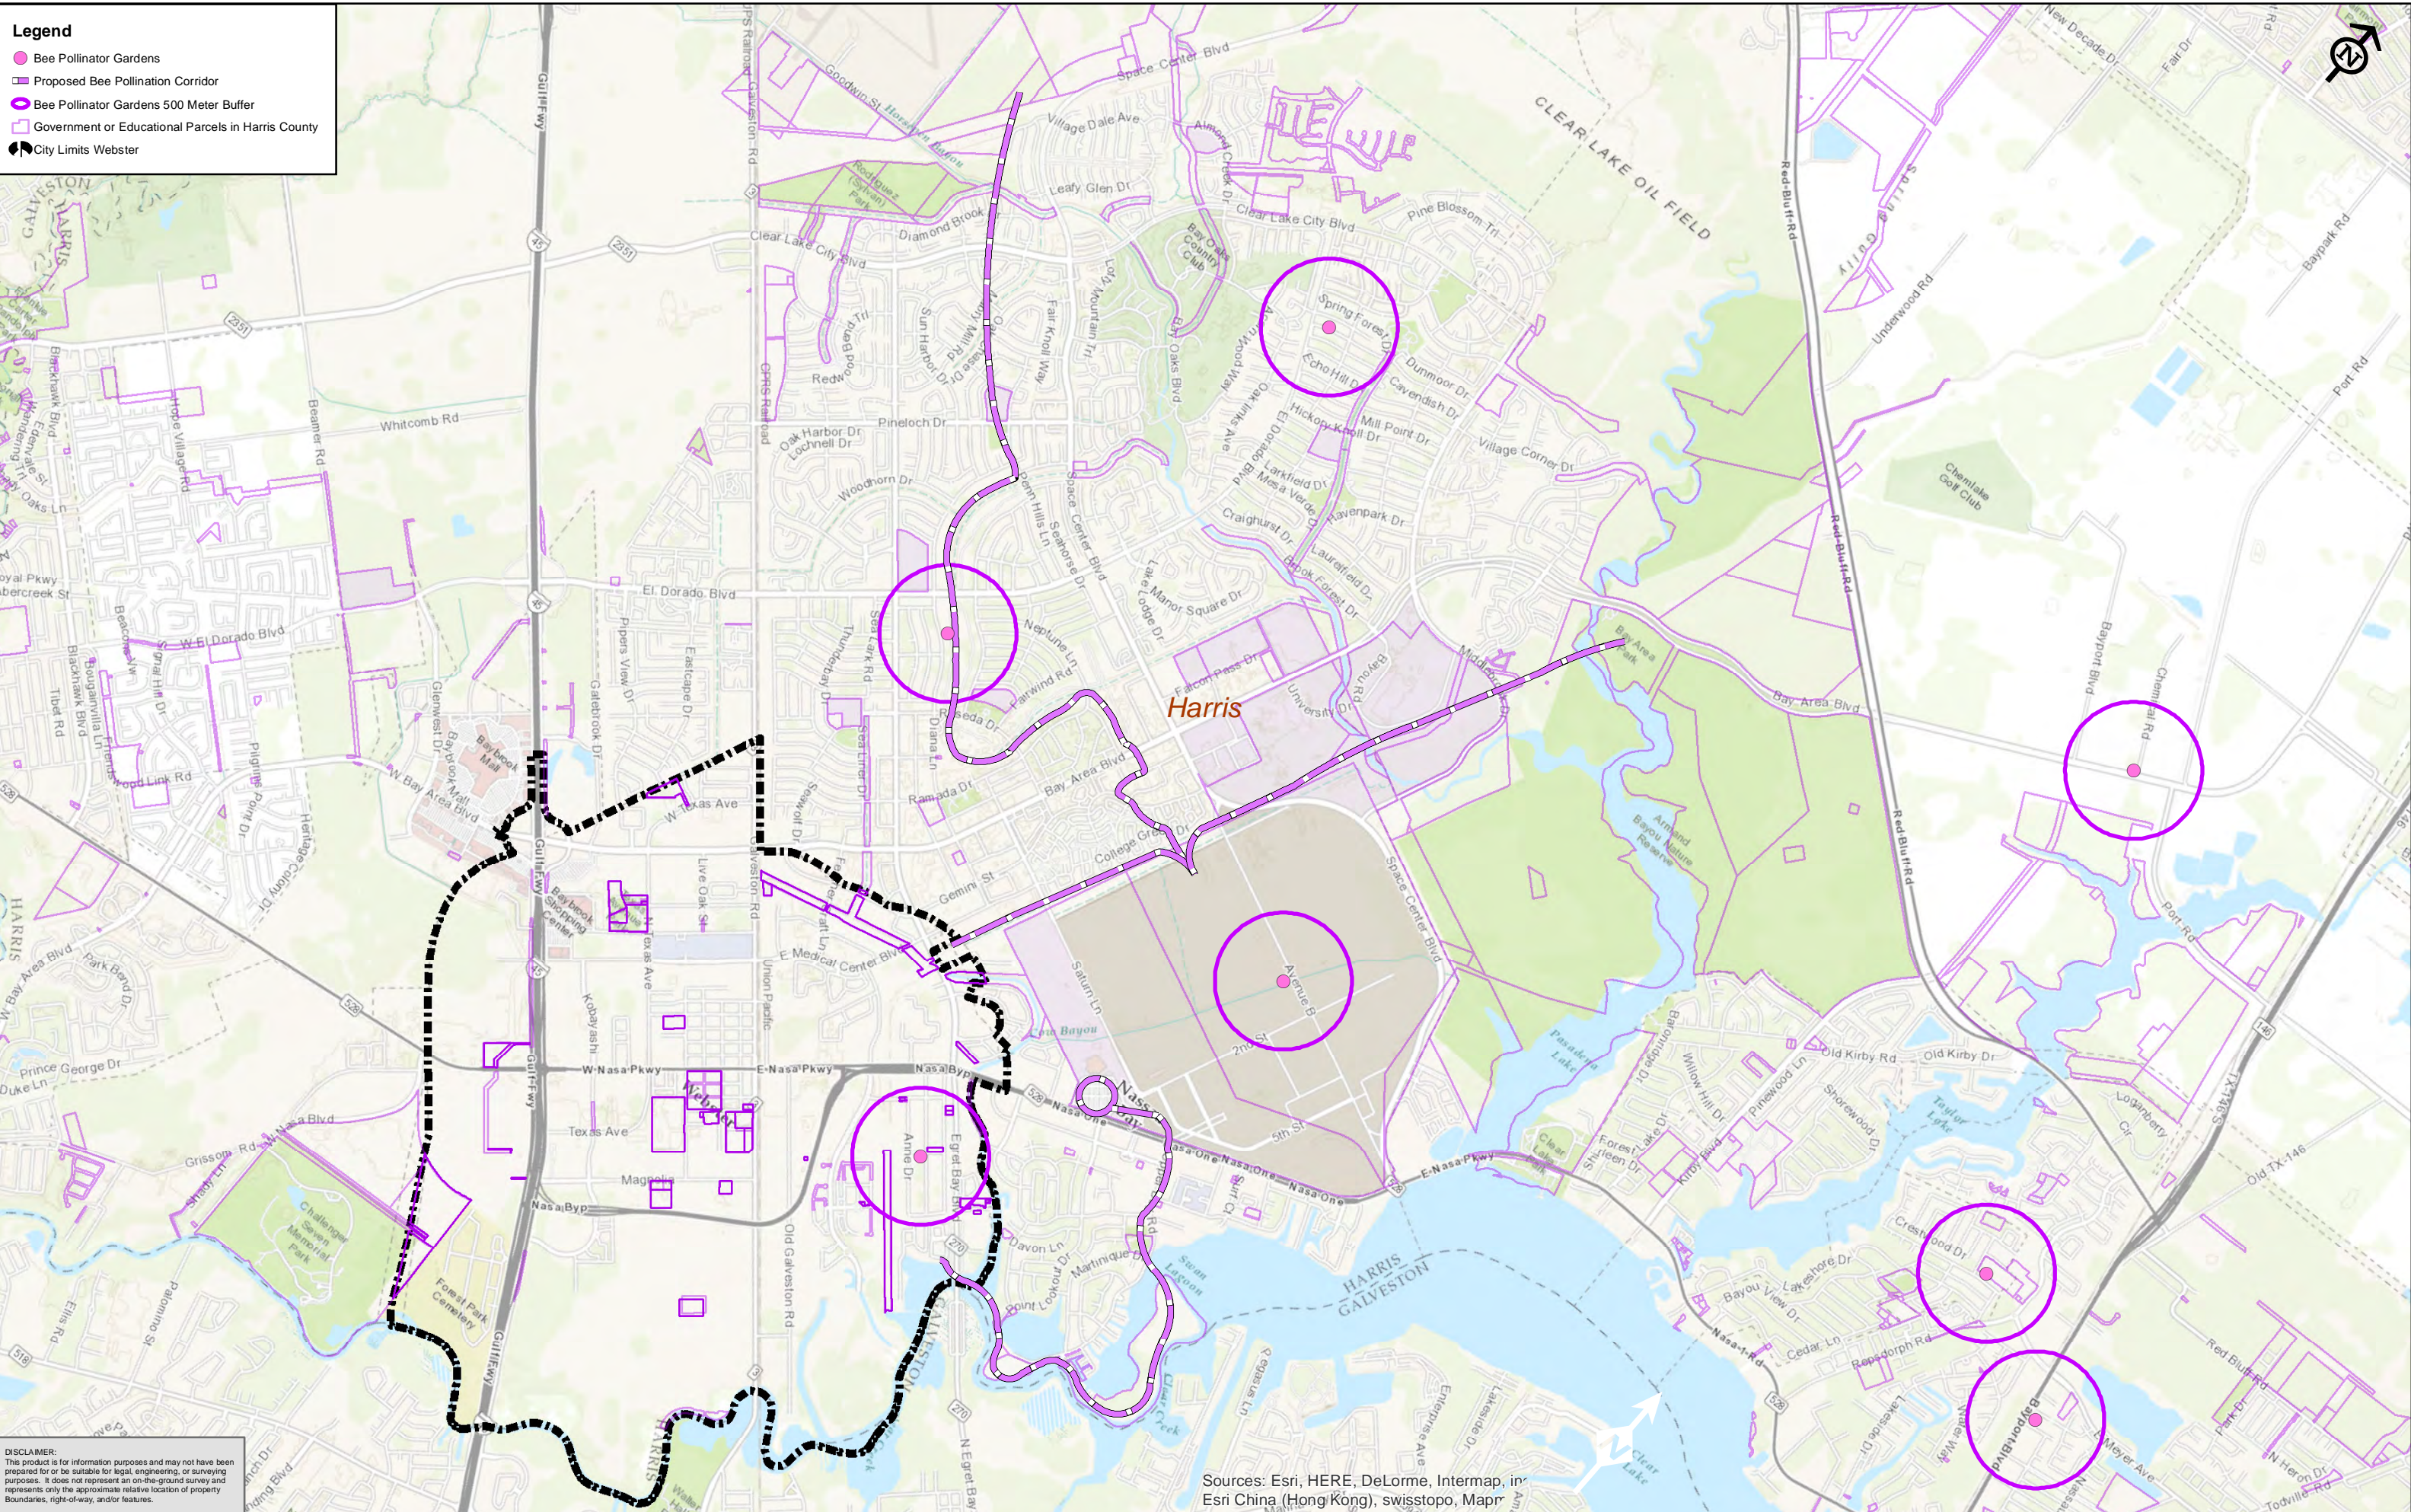

Legend

- Bee Pollinator Gardens
- Proposed Bee Pollination Corridor
- Bee Pollinator Gardens 500 Meter Buffer
- Government or Educational Parcels in Harris County
- City Limits Webster

Sources: Esri, HERE, DeLorme, Intermap, Inc, Esri China (Hong Kong), swisstopo, Mappr